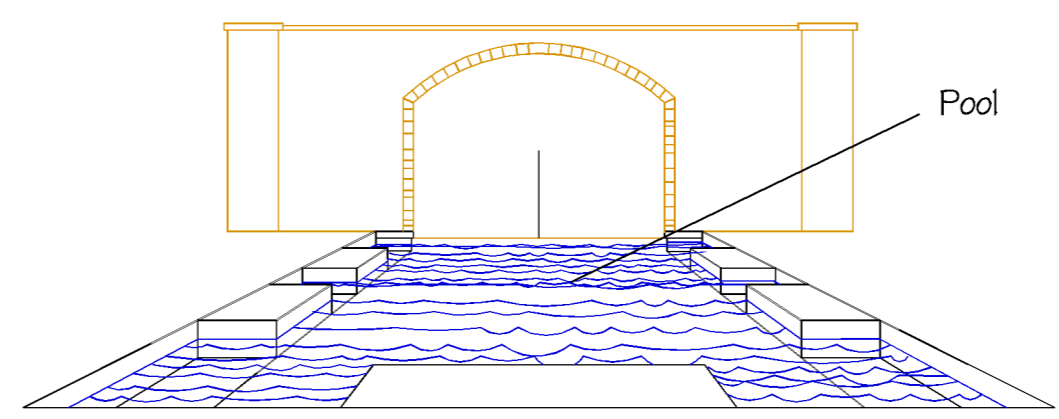

CHARLES HODGES, LTD.
GARDENS

COPY RIGHT 2006

No.	Date	Description

Charles Hodges Ltd. Gardens
Marietta Georgia
770.998.9831
hodgesltdgardens@mindspring.com
www.charleshodgesltdgardens.com

SCALE 1 in. = 10 ft.
DRAWN BY C. Hodges
CHECKED BY C. Hodges
DATE Aug. 24, 2006
DATE OF PRNT same

PROJECT NO. val-8-06
SHEET NO. 1 of 1

Scale 1 in = 5 ft

Scale 1 in = 5 ft