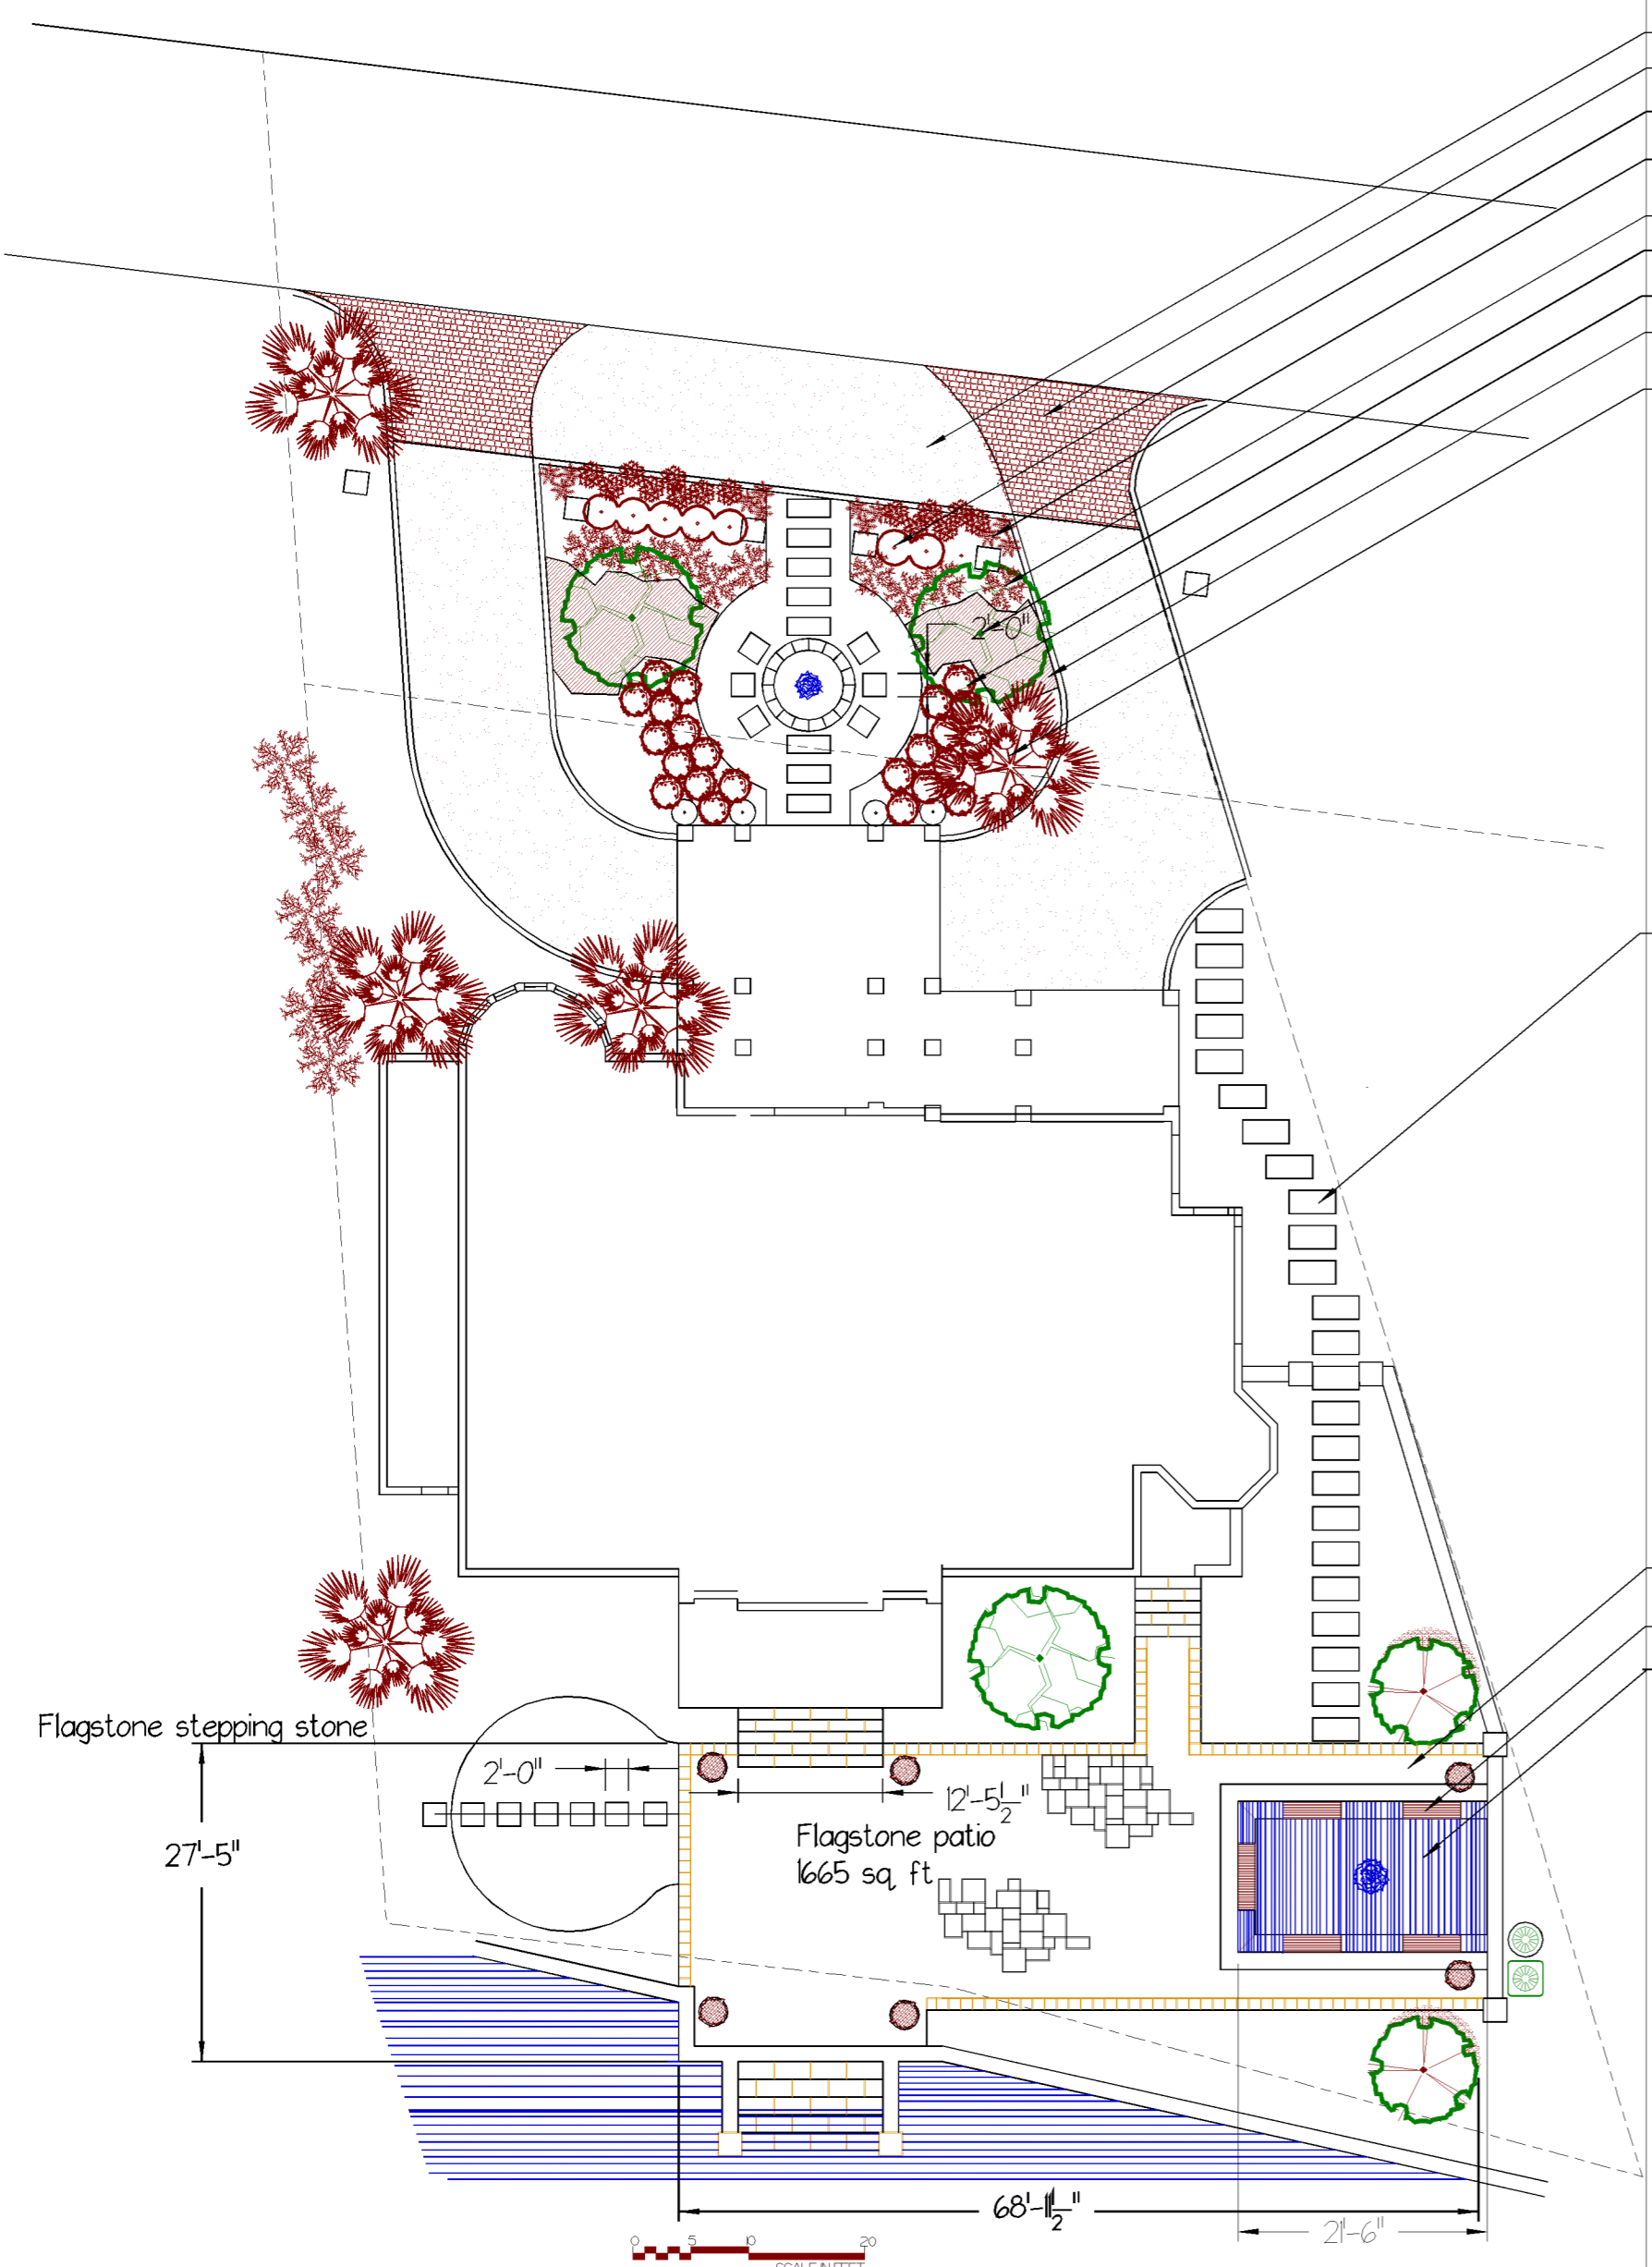

CHARLES HODGES, LTD.
GARDENS

COPY RIGHT 2006

No.	Date	Description

Charles Hodges Ltd. Gardens
Marietta Georgia
770.998.9831
hodgesltdgardens@mindspring.com
www.charleshodgesltdgardens.com

SCALE 1 in. = 10 ft.
DRAWN BY C. Hodges
CHECKED BY C. Hodges
DATE Aug. 24, 2006
DATE OF PRNT same

PROJECT NO. val-8-06
SHEET NO. 1 of 1

Scale 1 in = 5 ft

Scale 1 in = 5 ft