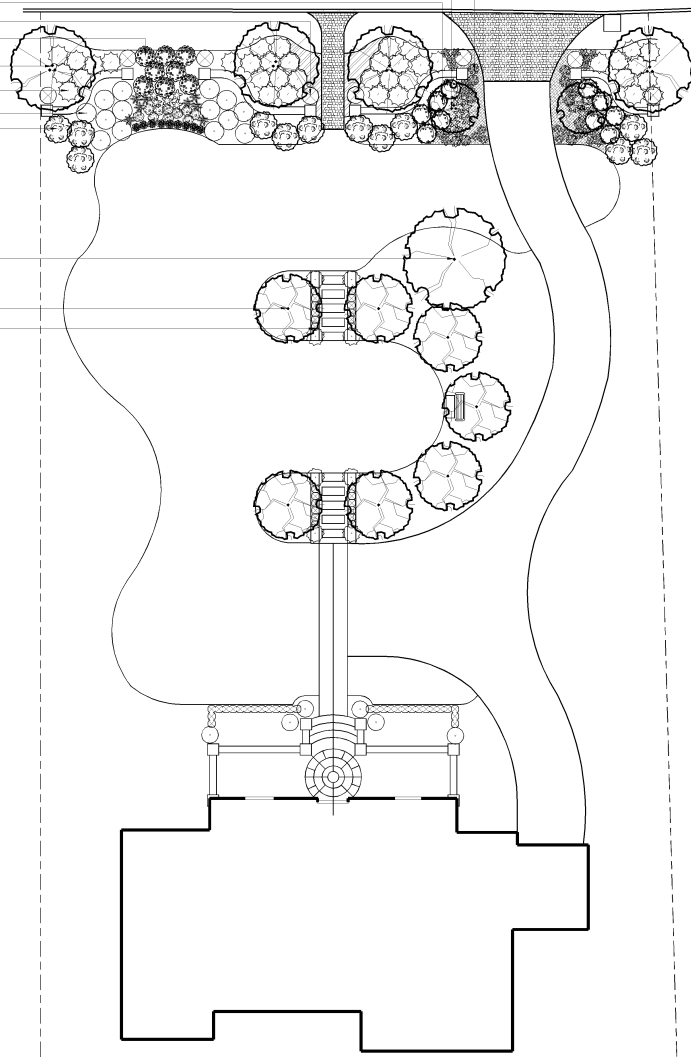

- 1 NUTTALL OAK
- Quercus nuttallii
- 7 LEMARK'S SERVICEBERRY
- Amandorlier canadensis 'Lemark'
- 54 DWARF ENGLISH BOXWOOD
- Buxus sempervirens 'Suffruticosa'

Common Name	
mark'	LEMARK'S SERVICEBERRY
Prostrata	PROSTRATE JAPANESE PLUM YEW
	CHINESE FRINGE TREE
	NUTTALL OAK
wood	DWARF ENGLISH BOXWOOD
COFF	GREEN MOUNTAIN BOXWOOD
	BONANDA GABELLA
line'	DANE HITCH HAZEL
less Summer'	ENDLESS SUMMER EVERBLOOMING HYDRANGEA
	RINGS OF SATURN SHEETSPIRE
	Perennials 4 Annuals
	THE FARY ROSE